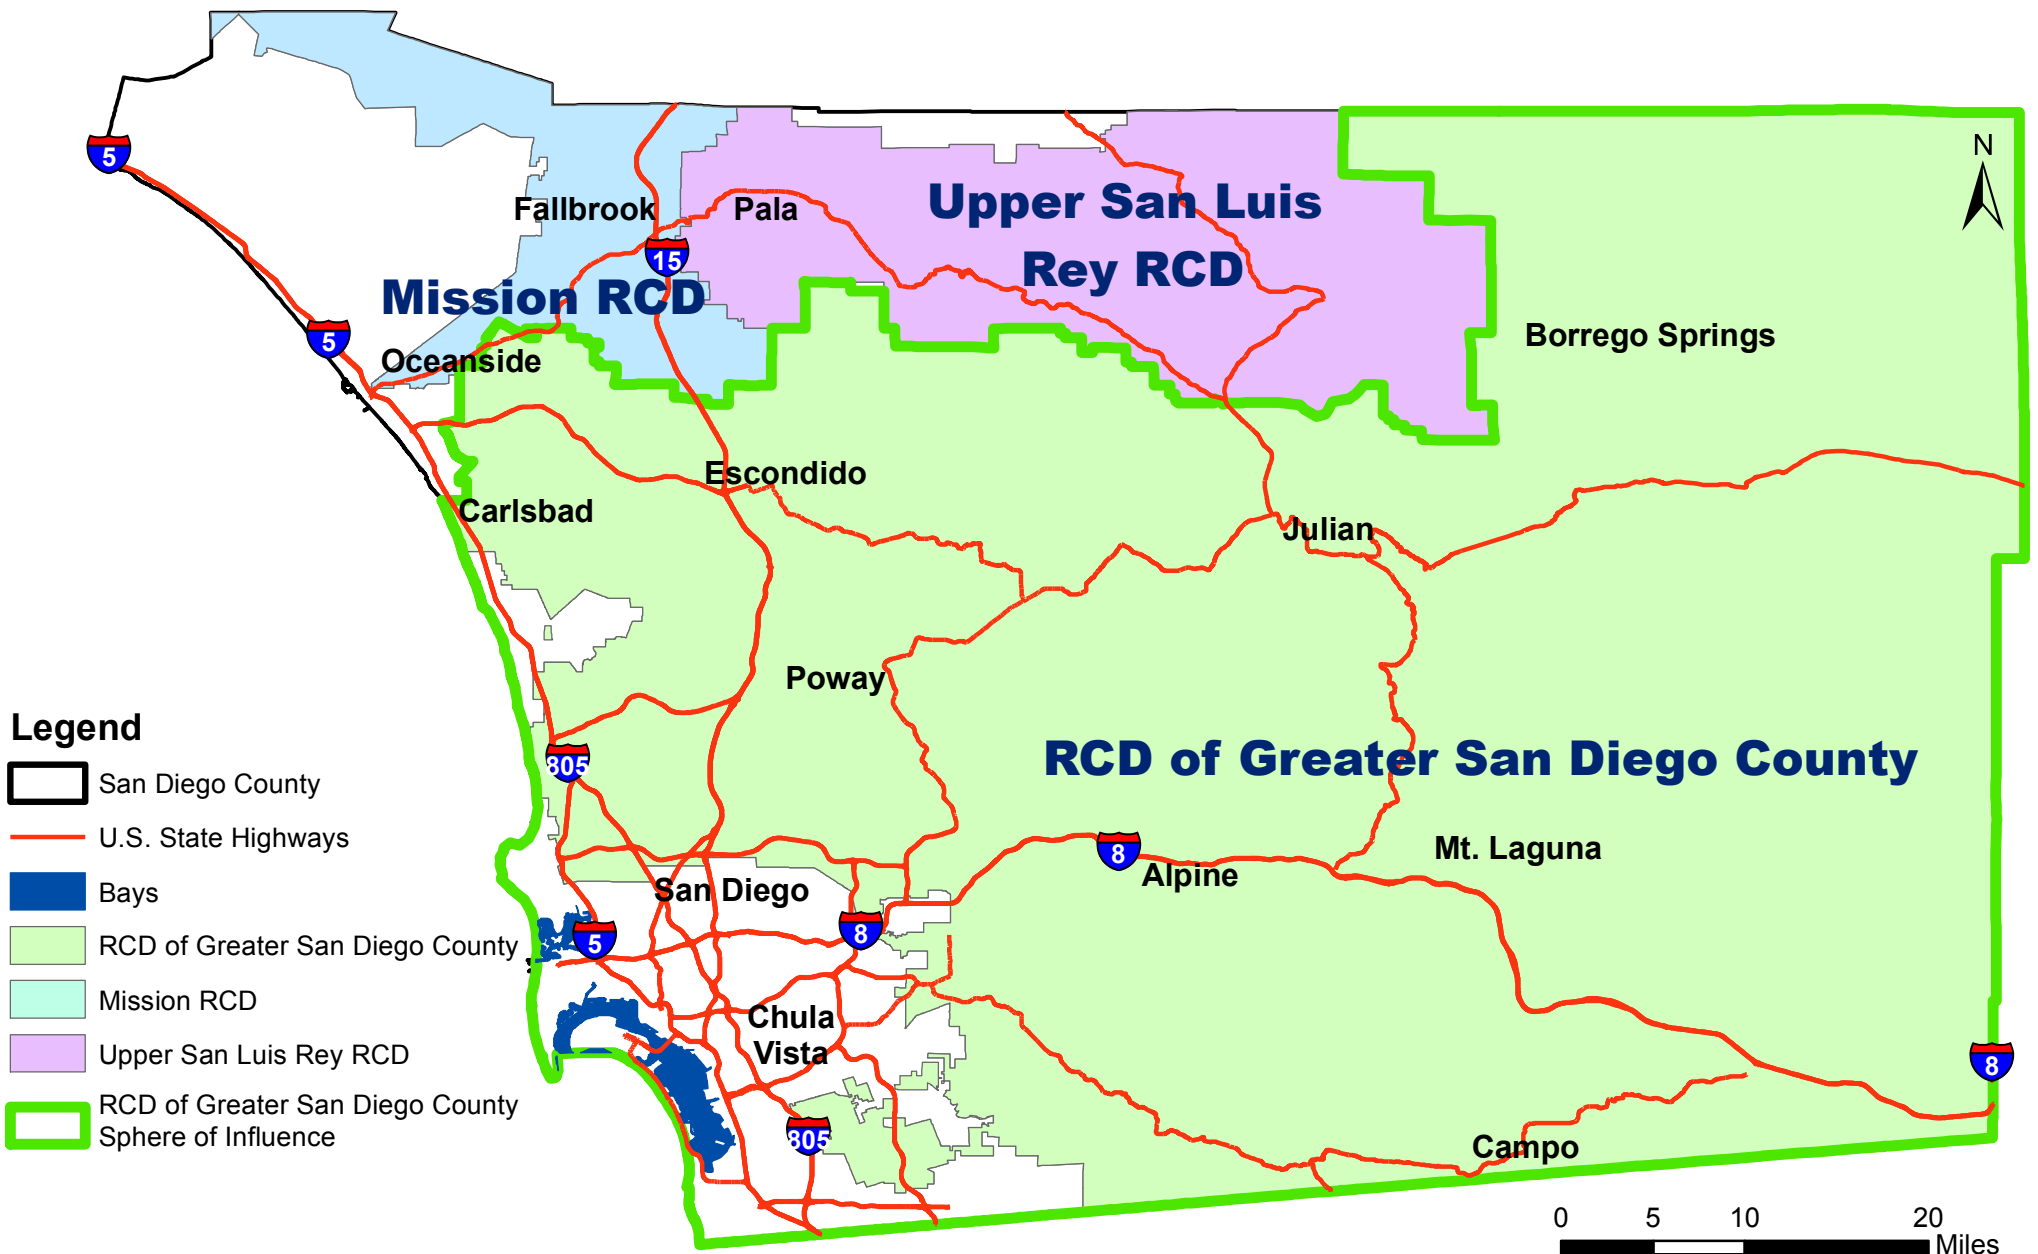

# Service Areas of Resource Conservation Districts in San Diego County

The Resource Conservation District of Greater San Diego County serves the following:

Incorporated cities and surrounding communities: Carlsbad, Chula Vista, Coronado, Del Mar, El Cajon, Encinitas, Escondido, Imperial Beach, La Mesa, Lemon Grove, National City, Poway, San Diego, San Marcos, Santee, Solana Beach, Spring Valley, and Vista.

Unincorporated communities including: Alpine, Borrego Springs, Campo, Cuyamaca, Descanso, Guatay, Jacumba, Julian, Lakeside, Mt. Laguna, Mt. Palomar, Pine Valley, Ramona, and Warner Springs.